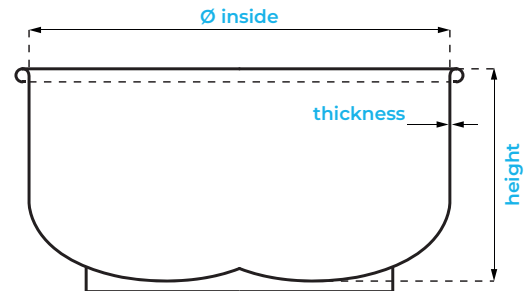

Twin arms mixer bowl with curled edge

Available both fixed and removable version

Available Surface Finishes

Possibility to choose one single finish or different finishes for the inside and outside

Diamond embossing

Mirror polishing

Fine grinding

Liters	Kg	Diameter x height (mm)	Thickness
70	40	528 x 330	2,0
150	100	698 x 430	2,5
210	130	798 x 430	2,5
230	160	798 x 500	2,5
300	200	898 x 500	3,0

STEELBAU s.r.l.

Via Bacchiglione, 36 36033 Isola Vicentina (VI), ITALY