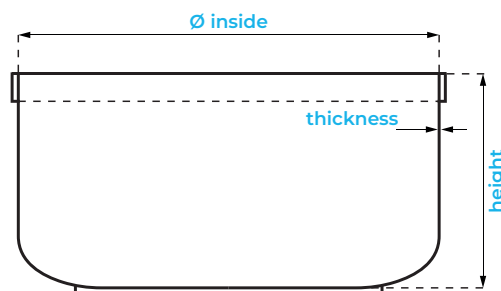

Spiral mixer bowl with welded top rim

Available both fixed and removable version

Available Surface Finishes

Possibility to choose one single finish or different finishes for the inside and outside

Diamond
embossing

Mirror
polishing

Fine
grinding

Liters	Kg	Diameter x height (mm)	Thickness	Ring
45	30	450 x 290	2,0	40 x 10
45	30	450 x 300	2,0	40 x 10
50	30	450 x 315	2,0	40 x 10
50	30	528 x 250	2,0	40 x 10
60	40	528 x 300	2,0	40 x 10
70	50	528 x 350	2,0	40 x 10
80	50	598 x 300	2,5	40 x 10
95	60	598 x 360	2,5	40 x 10
120	75	658 x 370	2,5	40 x 10
120	80	698 x 360	2,5	40 x 10
145	100	698 x 410	2,5	40 x 10
180	120	748 x 440	2,5	50 x 10
190	120	798 x 400	2,5	50 x 12
200	130	798 x 415	2,5	50 x 12
220	150	798 x 460	2,5	50 x 12
230	160	798 x 480	2,5	50 x 12
250	160	898 x 410	3,0	50 x 12
250	160	898 x 420	3,0	50 x 12
255	160	848 x 490	3,0	60 x 12
270	200	898 x 450	3,0	60 x 12
290	200	898 x 480	3,0	60 x 12
320	220	998 x 450	3,0	60 x 12
320	230	898 x 570	3,0	60 x 12
350	250	998 x 480	3,0	70 x 12
380	270	998 x 520	3,0	70 x 12
430	300	1098 x 500	3,0	70 x 12