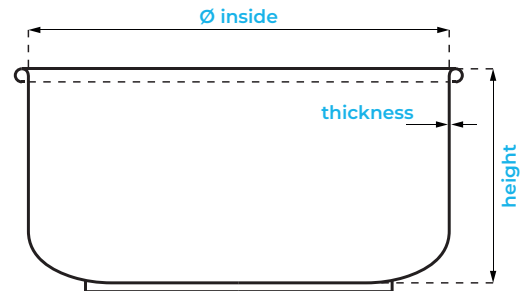

Spiral mixer bowl with curled edge

Available both fixed and removable version

Available Surface Finishes

Possibility to choose one single finish or different finishes for the inside and outside

Diamond embossing

Mirror polishing

Fine grinding

Liters	Kg	Diameter x height (mm)	Thickness
45	30	450 x 290	2,0
45	30	450 x 300	2,0
50	30	450 x 315	2,0
50	30	528 x 250	2,0
60	40	528 x 300	2,0
70	50	528 x 350	2,0
80	50	598 x 300	2,5
95	60	598 x 360	2,5
120	75	658 x 370	2,5
120	80	698 x 360	2,5
145	100	698 x 410	2,5
180	120	748 x 440	2,5
190	120	798 x 400	2,5
200	130	798 x 415	2,5
220	150	798 x 460	2,5
230	160	798 x 480	2,5
250	160	898 x 420	3,0
255	160	848 x 490	3,0
270	200	898 x 450	3,0
290	200	898 x 480	3,0
320	220	998 x 440	3,0
350	250	998 x 480	3,0
430	300	1098 x 500	3,0