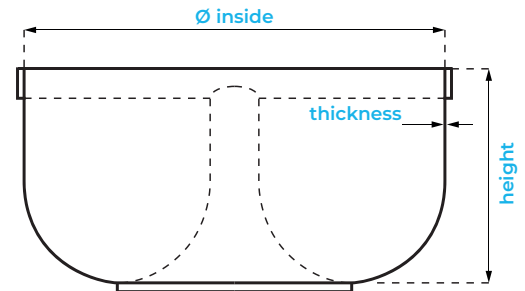

Fork mixer bowl with welded top rim

Standard fixed version,
removable version available on request

Available Surface Finishes

Possibility to choose one single finish or
different finishes for the inside and outside

Diamond
embossing

Mirror
polishing

Fine
grinding

Liters	Diameter x height (mm)	Thickness	Ring
65	598 x 280	2,5	40 x 10
90	658 x 310	2,5	40 x 10
120	718 x 350	2,5	40 x 10
175	798 x 380	2,5	50 x 12
230	898 x 430/445	3,0	50 x 12
330	998 x 475/485	3,0	50 x 12