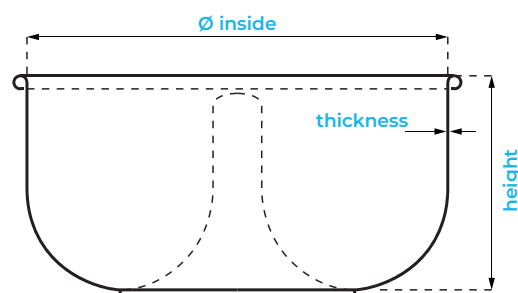

Fork mixer bowl with curled edge

Standard fixed version,
removable version available on request

Available Surface Finishes

Possibility to choose one single finish or
different finishes for the inside and outside

Diamond
embossing

Mirror
polishing

Fine
grinding

Liters	Diameter x height (mm)	Thickness
65	598 x 280	2,5
90	658 x 310	2,5
120	718 x 350	2,5
175	798 x 380	2,5
230	898 x 445	3,0
330	998 x 485	3,0

STEELBAU s.r.l.
Via Bacchiglione, 36 36033 Isola Vicentina (VI), ITALY
Phone +39 0445 575510 - Tax Code and VAT Reg. No. IT 02253930248